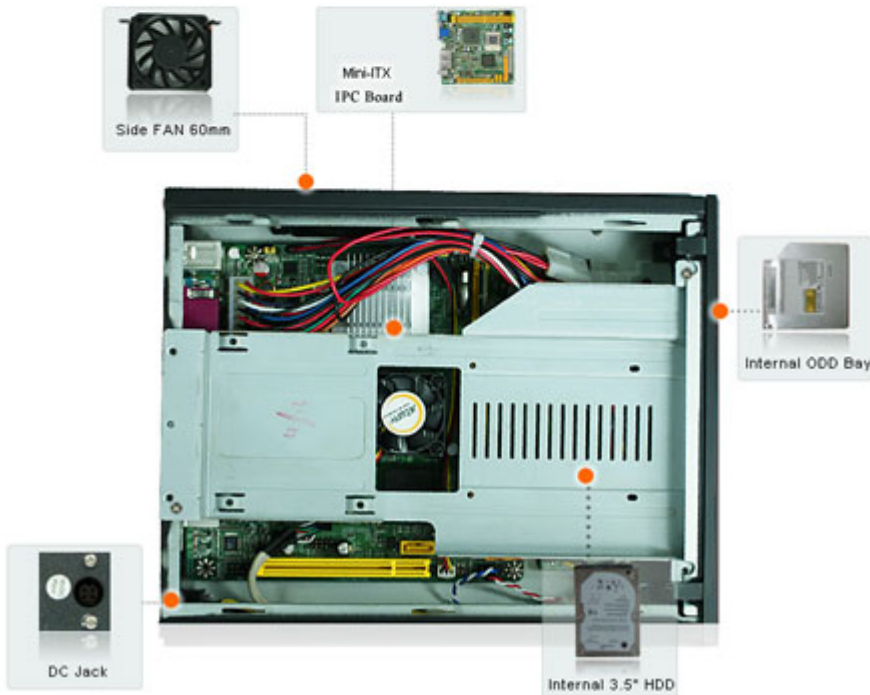

89.00 EUR  
incl. 19% VAT, plus [shipping](#)

- 210 x 257 x 65mm (DxWxH)
- Mini-ITX Form Factor, M/B 170 x 170mm
- 1 x Slim ODD Drive Bay and 1 x 2.5" HDD Drive Bay
- Black Color
- Side: 6cm Fan (2Ball Bearing) x 1
- 2 x USB(V2.0)
- 60W AC-DC Adapter x1
- 100W DC-DC Power Converter

Model No  
Dimension  
Form Factor  
Specs Exposed  
Colors  
Cooling Fan

JC-203S-B  
210 x 257 x 65mm (DxWxH)  
Mini-ITX Form Factor, M/B 170 x 170mm  
1 x Slim ODD Drive Bay and 1 x 2.5" HDD Drive Bay  
Black Color  
Side: 6cm Fan (2 Ball Bearing) x 2

Front I/O Port	2 x USB(V2.0),
Power supply	100W DC-DC Power Converter
	1. 60W AC-DC Adapter x1
	2. Power Cord x1
	3. Stand x4
Standard Accessory	4. ODD SATA CABLE x1
	5. HDD SATA CABLE x1
	6. 100W DC-DC Power Board w/ Cable (AD12VC)
	7. CF Card Reader w/ Cable
	8. System Fan * 1
Functional	Set Top Box, Thin Client, Car Entertainment, Smart Mini PC, POS/POI, KIOSK
	2 in 1 Box Dimension432*296*320MM
	2 in 1 Gross Weight7.6Kg
Packing	Color Box Dimension417*137*288MM
	Gross Weight3.44KG
	Net Weight2.875KG
	108 pcs / Pallet, Pallet size :1050mm x 1200mm
Certificate	CE,FCC For Chassis
	CE,FCC,TUV,UL,CCC,CB For Power Adapter

**Product Accessories**

- Stand
- 100W DC-DC Power Converter kit
- 6cm 2Ball bearing Fan
- 60W AC-DC Adapter + power cord
- Power cable
- CF Card reader
- SATA-Slim ODD Cable+Power
- COM Cable w/bracket
- 1x SATA cable